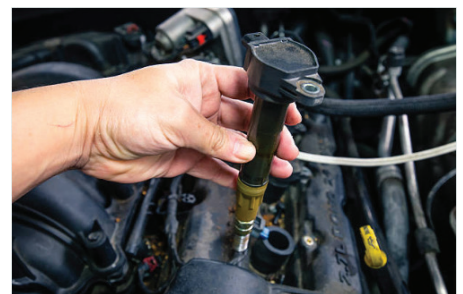

Installation tips

Taking care with correct instalment will help avoid come-backs and ensure satisfied customers.

Firstly, if you notice any damage to the coil such as a cracked housing, broken anti-rotational tabs or a broken connector, do not use it. Secondly, never remove or disassemble the boot from the coil, as this can result

in engine misfires and RFI noise due to a lost spring or compressor.

Finally, do not apply or spray any non-approved material onto the high voltage tower or electrical connectors. Doing so may jeopardize seal integrity in the tower and create electrical shorting or high resistance at the connectors.