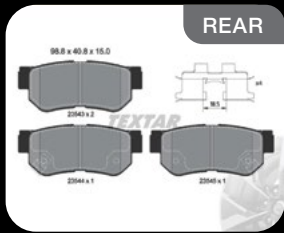

REAR

HYUNDAI
GETZ TB BT31B
'10/05-08/11
REF: DB1451
2354301SC

$34