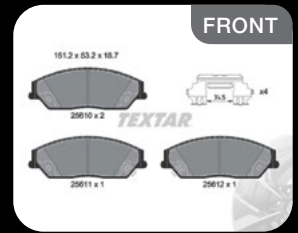

FRONT

TOYOTA
CAMRY ACV40R/ACV40
'07/06-01/12
REF: DB2243
2561001SC

$52

MINTEX®