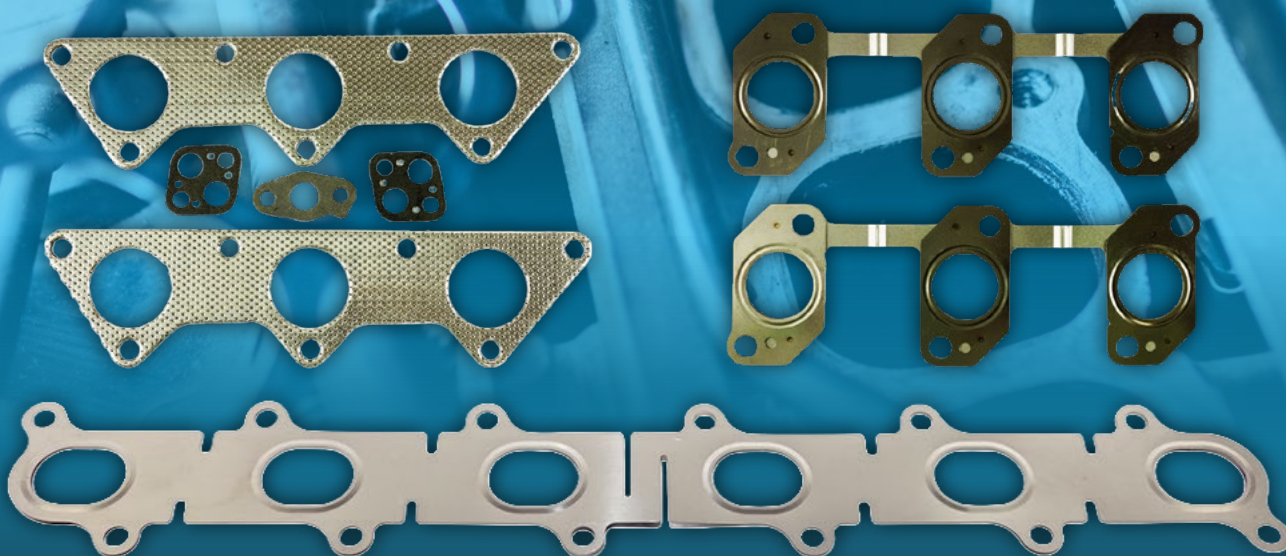

MORE FITMENTS AVAILABLE ONLINE

Part No.	Application	Engine Code	Price
EMS268	FORD COURIER	WL, WLAT	$47
EMS670	FORD FALCON BA-FG	BARRA (6 CYL)	$36
EMS250	HOLDEN COMMODORE VX-VF	L31, L76, L77, L98, LS1, LS2, LS3, LSA	$25
EMS697	HOLDEN CRUZE JG/JH	F16D4, F18D4, Z18XER	$33
JC942	MAZDA 323 BA/BG/MX5/NB	BPT, BPVE, BP- DOHC, BPZE	$26
EMS160	MITSUBISHI PAJERO	6G72, 6G74, 6G75	$15
EMS342	NISSAN PATROL GU	ZD30DDT	$43
EMS146	TOYOTA LANDCRUISER	1HDT, 1HZ	$20
JD365	TOYOTA HIACE	2L, 3L, 5L	$15